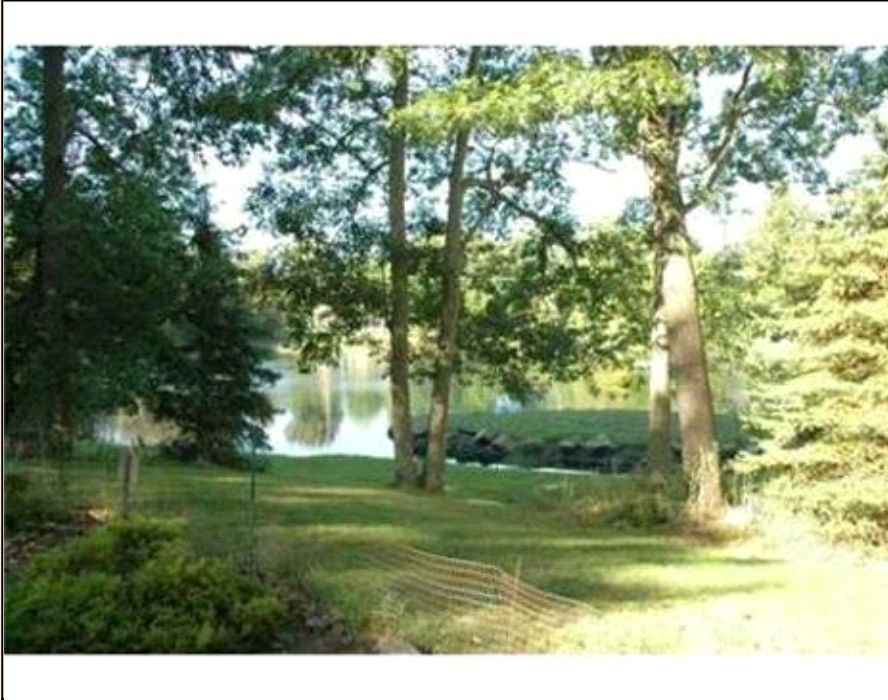

38 ASPEN RD Sloatsburg Property

PROPERTY DETAILS

Listing Price: **$65,000**

Listing Address: 38 ASPEN RD

Sloatsburg NY 10974

Full Baths: 0

Partial Baths: 0

QR Code:

On a SmartPhone?
Scan the QR code
to see this listing

PROPERTY DESCRIPTION

Can't find the home of your dreams? Then build your own! This wonderful lot is situated in the much sought after Pine Grove Lake community with lake access & owner benefits all just moments to Harriman State Park. An excellent investment opportunity in a wonderful village recently named one of the top 10 places to live by Money Magazine. Easy 1 hour commute via road or rail to NYC. Ramapo School System. Perc & Septic Tests completed.